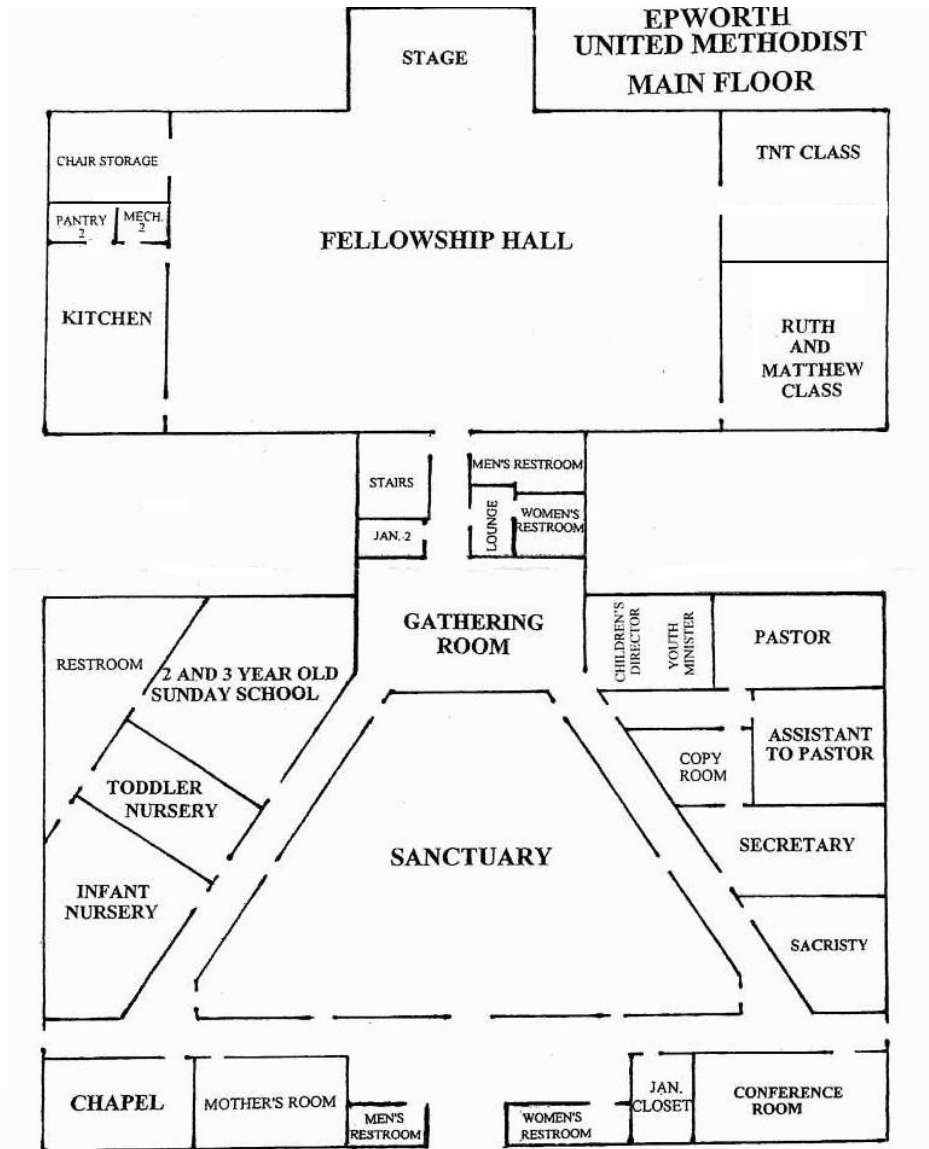

Sunday Morning Schedule at Epworth UMC

8:30 am	9:45	11:00
Traditional Worship Service	Contemporary Worship	Traditional Worship Service
Nursery	Nursery	Nursery
No Sunday School	Children's Sunday School	** Children's Church
	Toddlers (Potty Trained) 2 & 3 years old (next to Nursery)	Children's Church grouped: 4 years to 1 st grade 2 nd & 3 rd grade 4 th & 5 th grade
	Pre-school, 4 & 5 years old (downstairs)	Youth Sun. School Classes
	Kindergarten & 1 st grade (downstairs)	
	2 nd & 3 rd Grade (downstairs)	
	4 th & 5 th Grade (downstairs)	Jr. High 6 th – 8 th grades Jr. High class (downstairs)
	Adult Sunday School	Sr. High 9 th -12 th grades (downstairs)
	Wesley-Cornerstone 9:45 Classroom off Fellowship Hall Mostly 40s and 50s, but all ages welcome	Adult Sunday School
	Ruth & Matthew Class R & M class (Fellowship Hall) Mostly Seniors	TNT Class TNT Class (Fellowship Hall) Thirties and thereafter

**If your child is not attending Children's Church after Sunday School, a parent needs to pick them up downstairs.

**Immediately following Sunday School, the children's teachers will line up children and take them to the Sanctuary where the Children's Church teacher will sit with them. When the children are dismissed from the 11 am service, the Children's Church teacher will take them downstairs for Children's Church.

See Church Floor Plan on back!

Last Updated February 4, 2010 A.D.